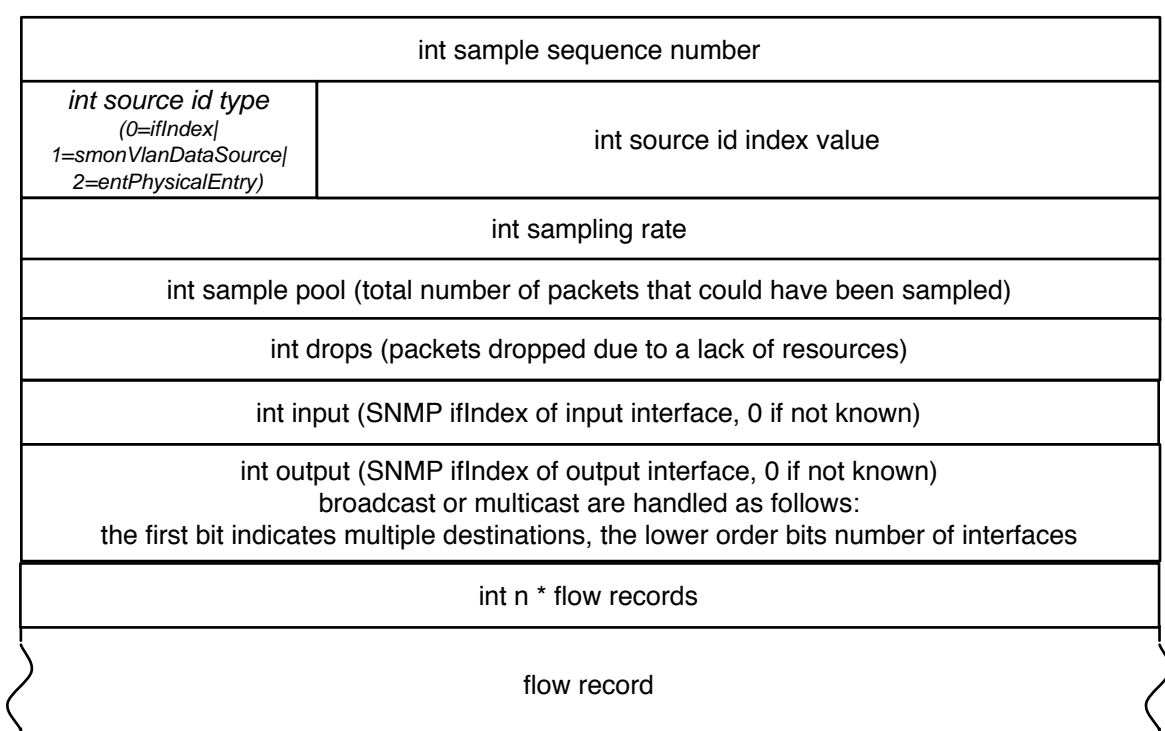

sFlow Samples

Sampledata

enterprise = 0, format = 1 Flow Sample

enterprise = 0, format = 2 Counter Sample

enterprise = 0, format = 3 Expanded Flow Sample

enterprise = 0, format = 4 Expanded Counter Sample

Flow Record

Counter Record