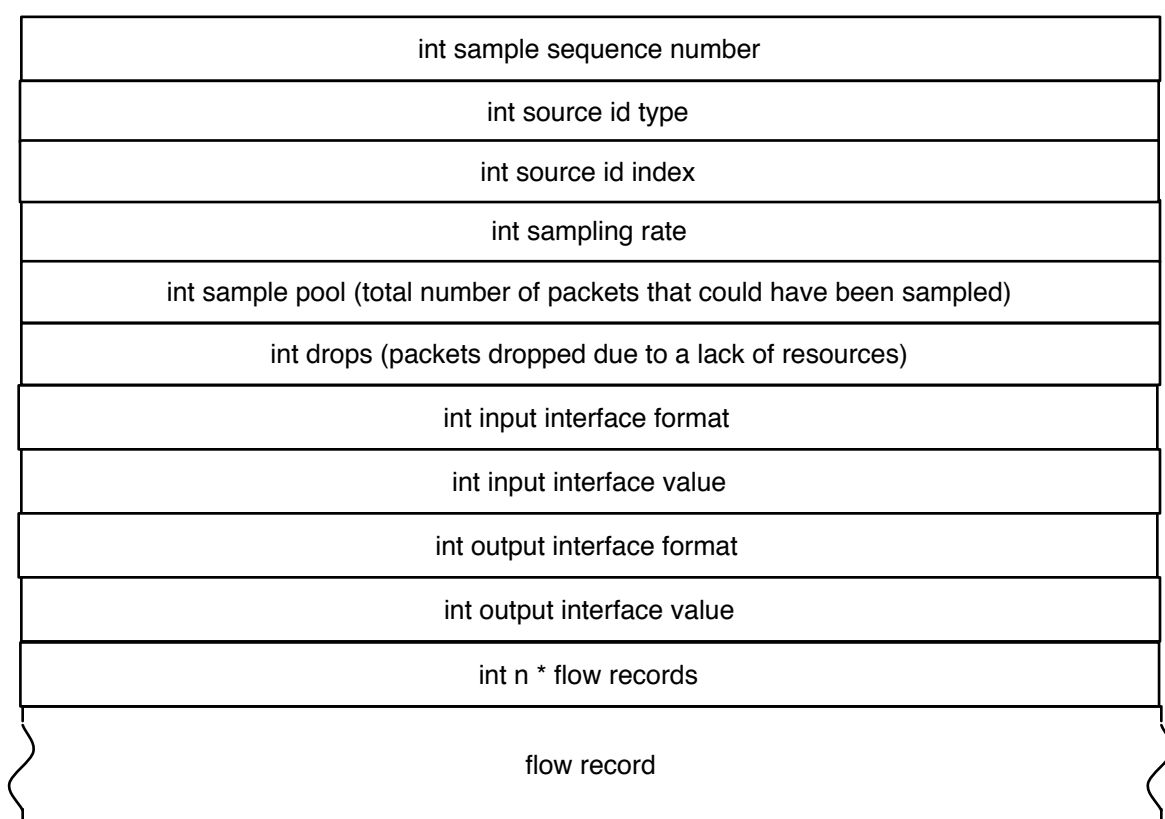

sFlow Samples

Sampledata

enterprise = 0, format = 1 Flow Sample

enterprise = 0, format = 2 Counter Sample

enterprise = 0, format = 3 Expanded Flow Sample

enterprise = 0, format = 4 Expanded Counter Sample

Flow Record

Counter Record